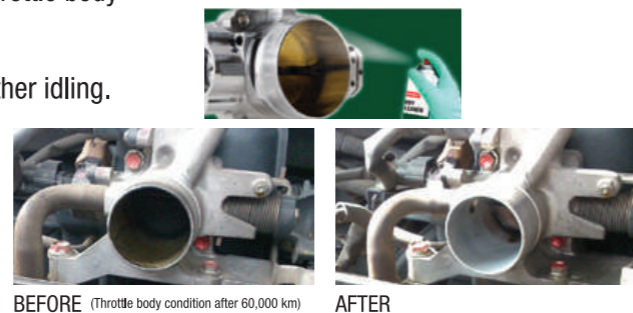

GENERAL ACCESSORIES

Magnet Trap

Keeps engine oil cleaner and protects engine.

Part Number
999-40016-10000

Price
WM : RM 57.00
EM : RM 58.00

HOW IT WORKS:

- Traps fine ferrous particles from the engine oil.
- Maintains cleaner oil.
- Prevents expensive engine overhauls.
- Affordable investment for engine protection.

Injector Cleaner

Breaks down carbon build-up to keep your engine running smoothly.

Part Number
999-53000-00001

Price
WM : RM 24.00
EM : RM 25.00

HOW IT WORKS:

- Removes deposits accumulated inside an engine (injection nozzles, combustion chambers, intake valves & spark plugs).
- Prevents poor combustion.
- Restores engine performance.
- Contains Friction Modifier (FM) which enables smoother piston movement.
- Protects engine from frictional wear.

Evaporator Cleaner

Cleans air conditioners by eliminating mould, bacteria, odour and other harmful micro-organisms.

Part Number
999-52000-70000

Price
WM : RM 80.00
EM : RM 81.00

HOW IT WORKS:

Refrigerants must be recharged regularly to maintain compressor at its best performance.

Over a period of time, a dirty filter can lead to mould and poor air quality.

Throttle Body Cleaner

- Cleans dirt, gum and varnish from the throttle body and intake port area.
- Lubricates the throttle plate.
- Restores air flow performance for smoother idling.

Part Number
999-52000-81000

Price
WM : RM 36.00
EM : RM 37.00

Rain Repellent

- Repels rain to enhance visibility.
- Removes mud and bugs easily.
- Ensures smoother movement of windscreen wipers.

Part Number
999-08640-00000

Price
WM : RM 11.50
EM : RM 12.00

Vibratile

- Absorbs noise from outside.
- Solid sound during door closing.
- Enhances sound quality.
- Dampens panel vibration.
- Enhances driving comfort.
- Flexible installation.