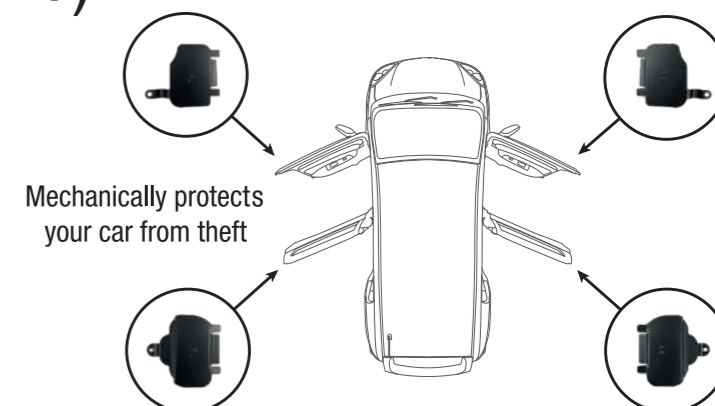

## Anti-theft Bracket (4-in-1)

Equipped with 4 vital theft-prevention features.

**Part Number** 999-10187-10000

**Price**  
**WM : RM 130.00**  
**EM : RM 132.00**

Mechanically protects your car from theft