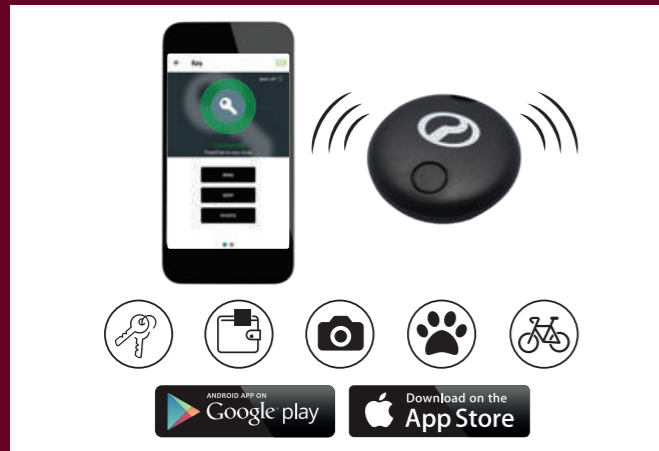

GENERAL ACCESSORIES

Smart Tracker

Enables you to find personal belongings easily.

Part Number	Price
999-89742-00000	WM : RM 42.00
	EM : RM 43.00