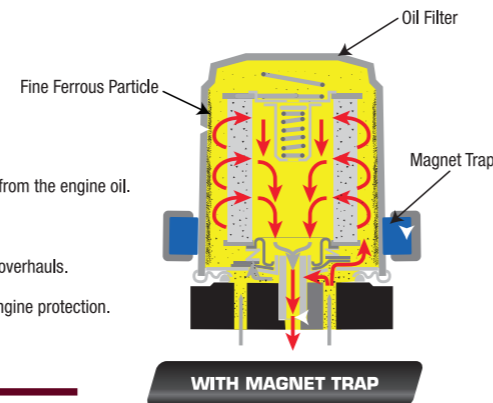

GENERAL ACCESSORIES

Magnet Trap

Keeps engine oil cleaner and protects engine.

Part Number
999-40016-10000

Price
WM : RM 57.00
EM : RM 58.00

HOW IT WORKS:

- Traps fine ferrous particles from the engine oil.
- Maintains cleaner oil.
- Prevents expensive engine overhauls.
- Affordable investment for engine protection.