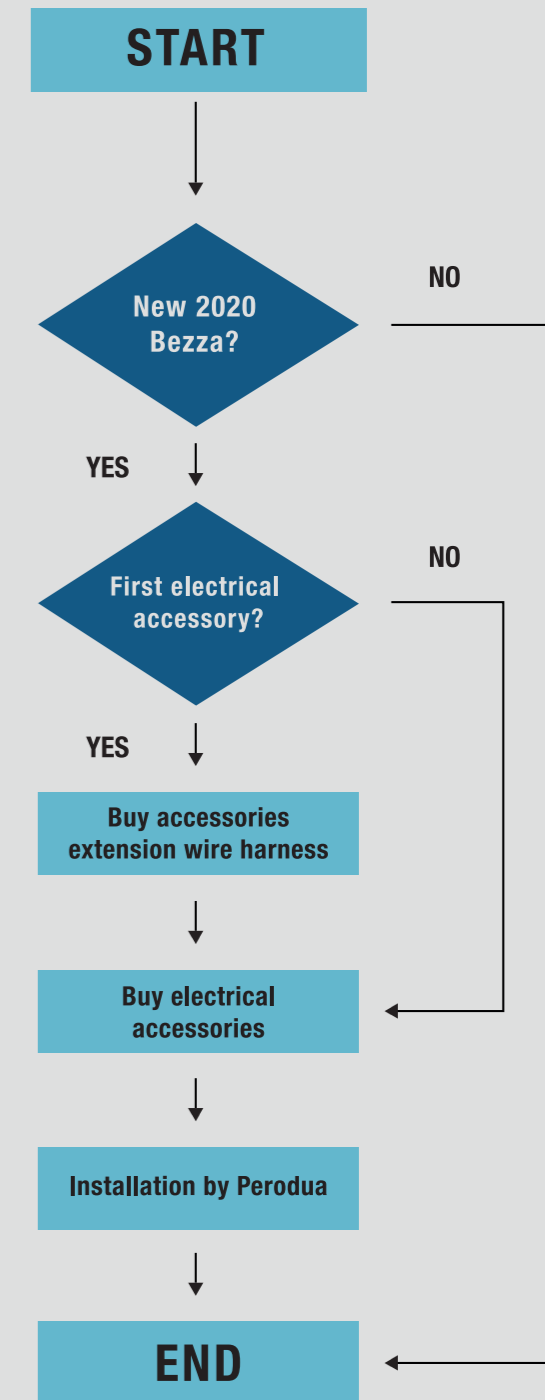

Prices are inclusive of labour cost and SST. Prices are subject to change. Actual accessories may differ from photographs.