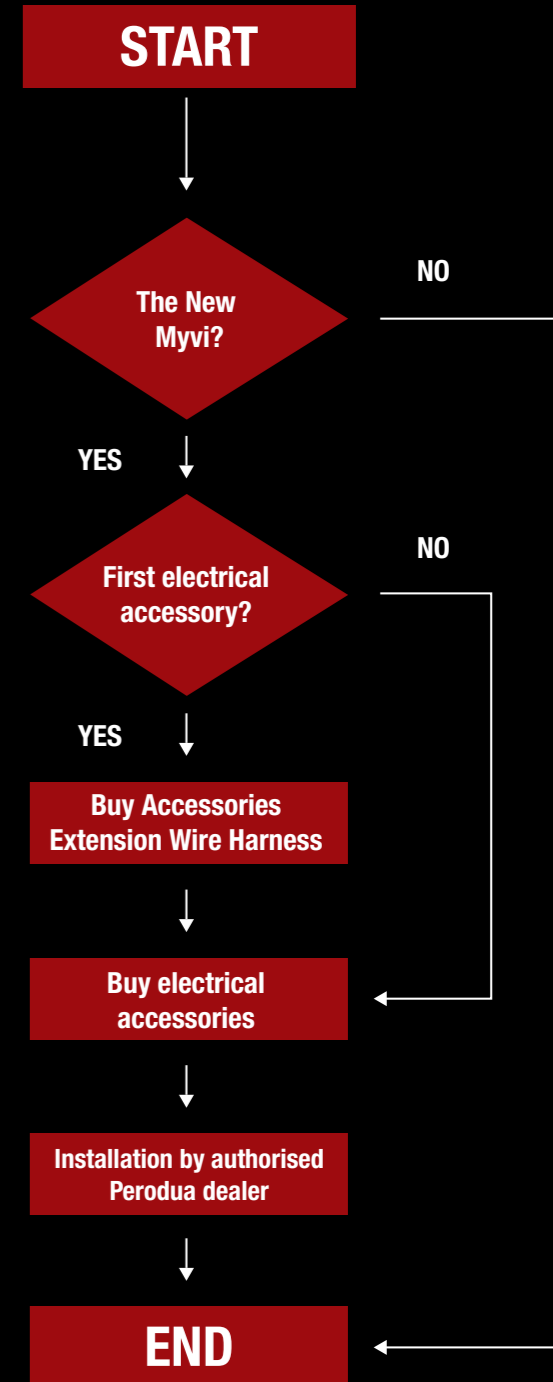

ILLUMINATION

LED Scuff Plates

Heighten visibility for when you enter and exit the car.

Note:
Accessories Extension Wire Harness is required for this product and sold separately. For more information, refer to the "Electrical Accessories" page.

Part Number
99900-51A02

Price
WM : RM 260.00
EM : RM 264.00

Floor Lighting

Provides a warm and personalised interior ambience.

Note:
• Accessories Extension Wire Harness is required for this product and sold separately. For more information, refer to the "Electrical Accessories" page.

Part Number
99900-51A01

Price
WM : RM 240.00
EM : RM 243.00

ELECTRICAL ACCESSORIES

Accessories Extension Wire Harness

Part Number
99900-51A09

Price
WM : RM 60.00
EM : RM 61.00

Functions of an Accessories Extension Wire Harness:

- Connects your electrical accessories securely without the use of a wire-tap method. A wire-tap method is dangerous and will void your warranty.
- First-time buyers of our electrical accessories are required to buy an accessories extension wire harness.

Terms & Conditions

- Using original GearUp® electrical accessories will not void the warranty of the car. Accessories warranty is 1 year.
- Do not attempt to install the accessories yourself. Please head to any authorised Perodua Service Centre nationwide. Perodua shall not be liable for any loss or damages arising directly or indirectly from your attempt to install the accessories yourself.