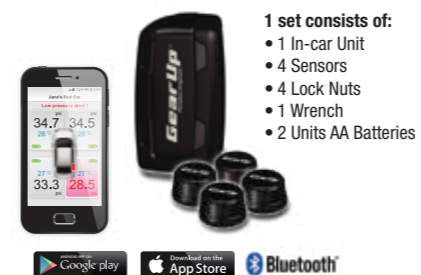

### GearUp® Smart TPMS

All-Bluetooth Tyre Pressure Monitoring System (TPMS)

- Ensures ideal tyre pressure via 24/7 monitoring.
- Maintains car's fuel efficiency.
- Longer tyre life span.
- Improves braking system performance.

- 1 set consists of:**
- 1 In-car Unit
  - 4 Sensors
  - 4 Lock Nuts
  - 1 Wrench
  - 2 Units AA Batteries